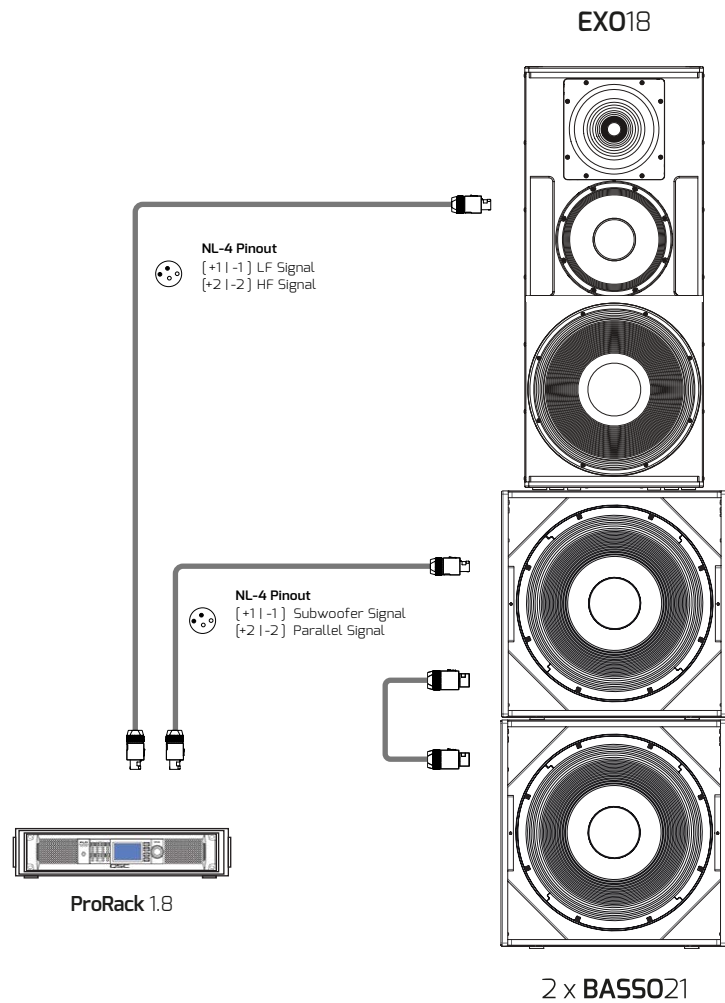

3-Way Loudspeaker + Single-Driver Subwoofer (Mono)

Recommend Configurations

SYSTEM EXAMPLE

- 1 x **EXO18** 3-way 12"+18" Bi-Amp loudspeaker
- 2 x **BASSO21** Single 21" Bass-Reflex Subwoofer
- 1 x **ProRack 1.8** Amp/DSP
- 3 x Neutrik NL-4 links [* not included]