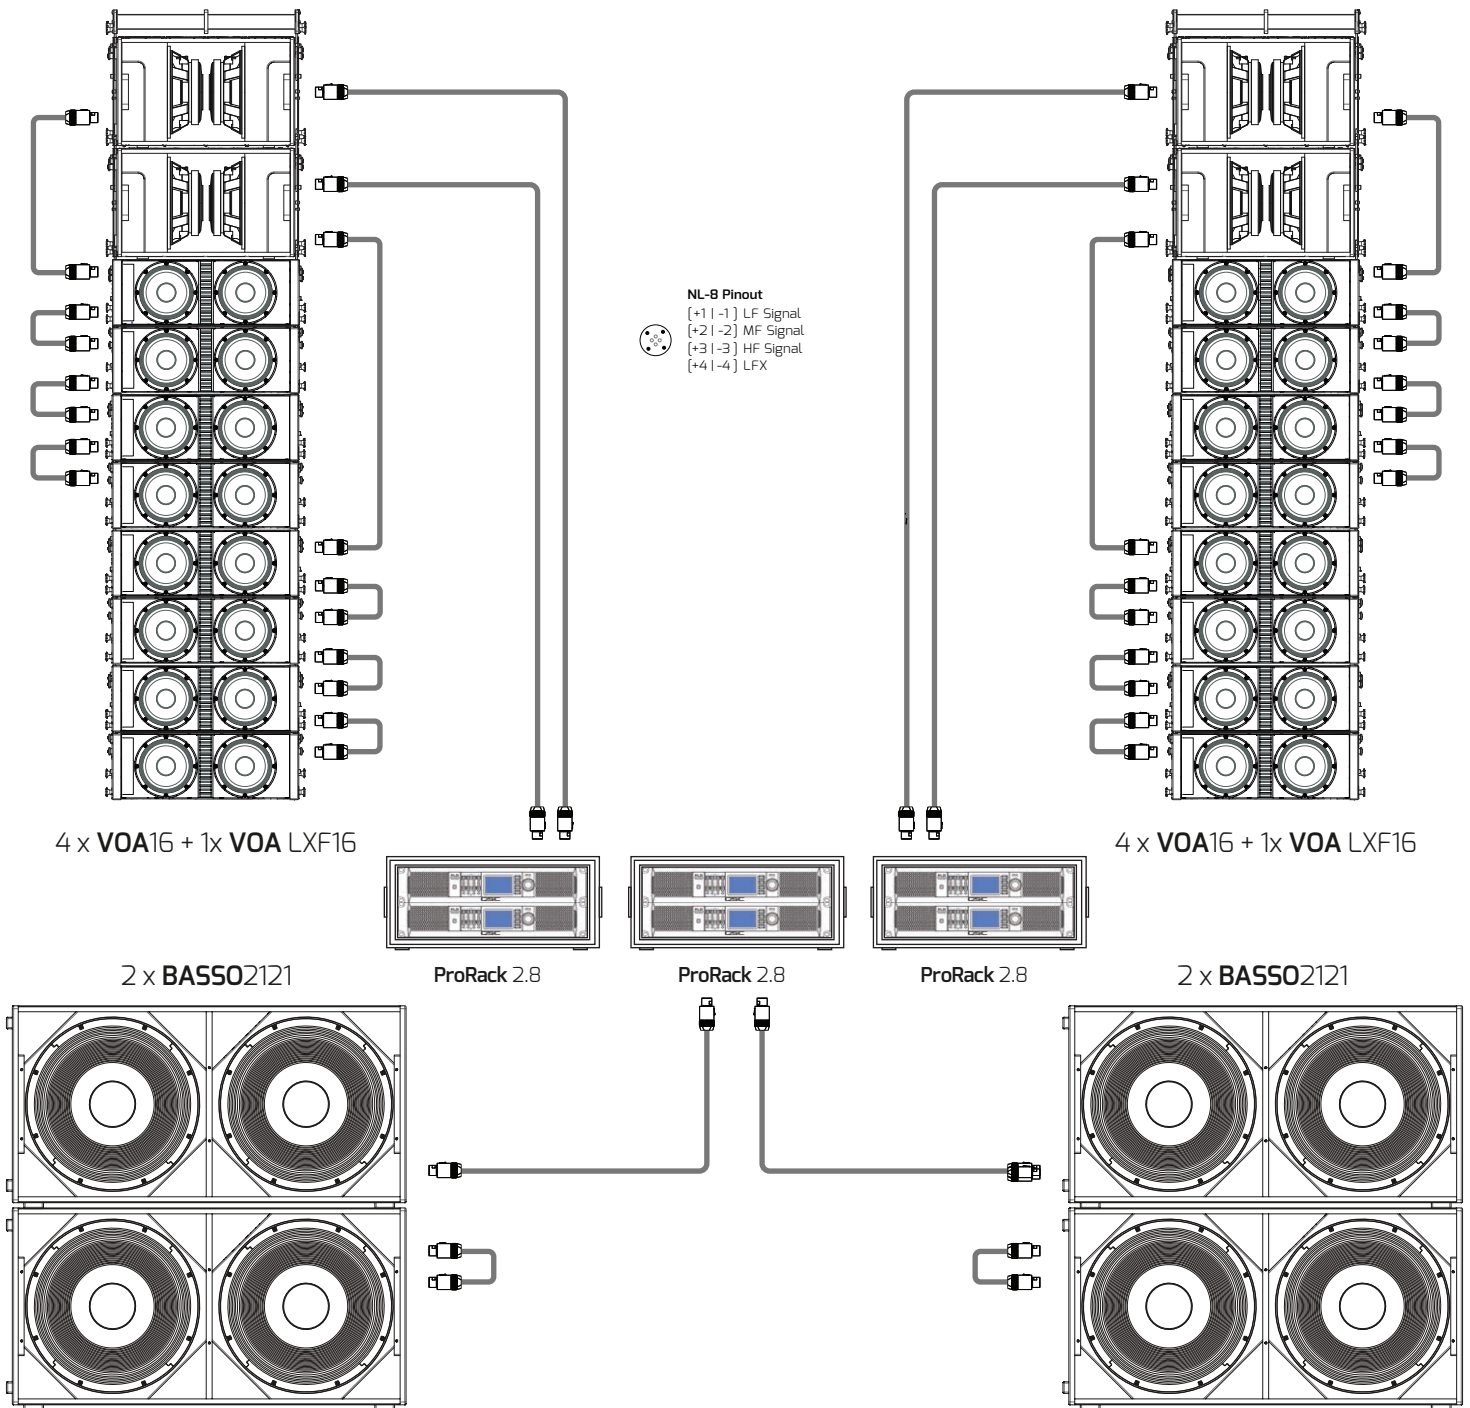

4 x 3-Way + 1 x LF Ext Line-Array elements + 2 x Subs (Stereo) Recommend Configurations

## SYSTEM EXAMPLE

- 16 x **VOA16** Dual-8" Tri-Amp Line-Array elements
- 4 x **VOA LXF16** Dual-12" Band-Pass LF Extension Loudspeaker
- 3 x **ProRack 2.8** Amp/DSP
- 20 x Neutrik NL-8 links [\* not included]
- 4 x Neutrik NL-4 links [\* not included]