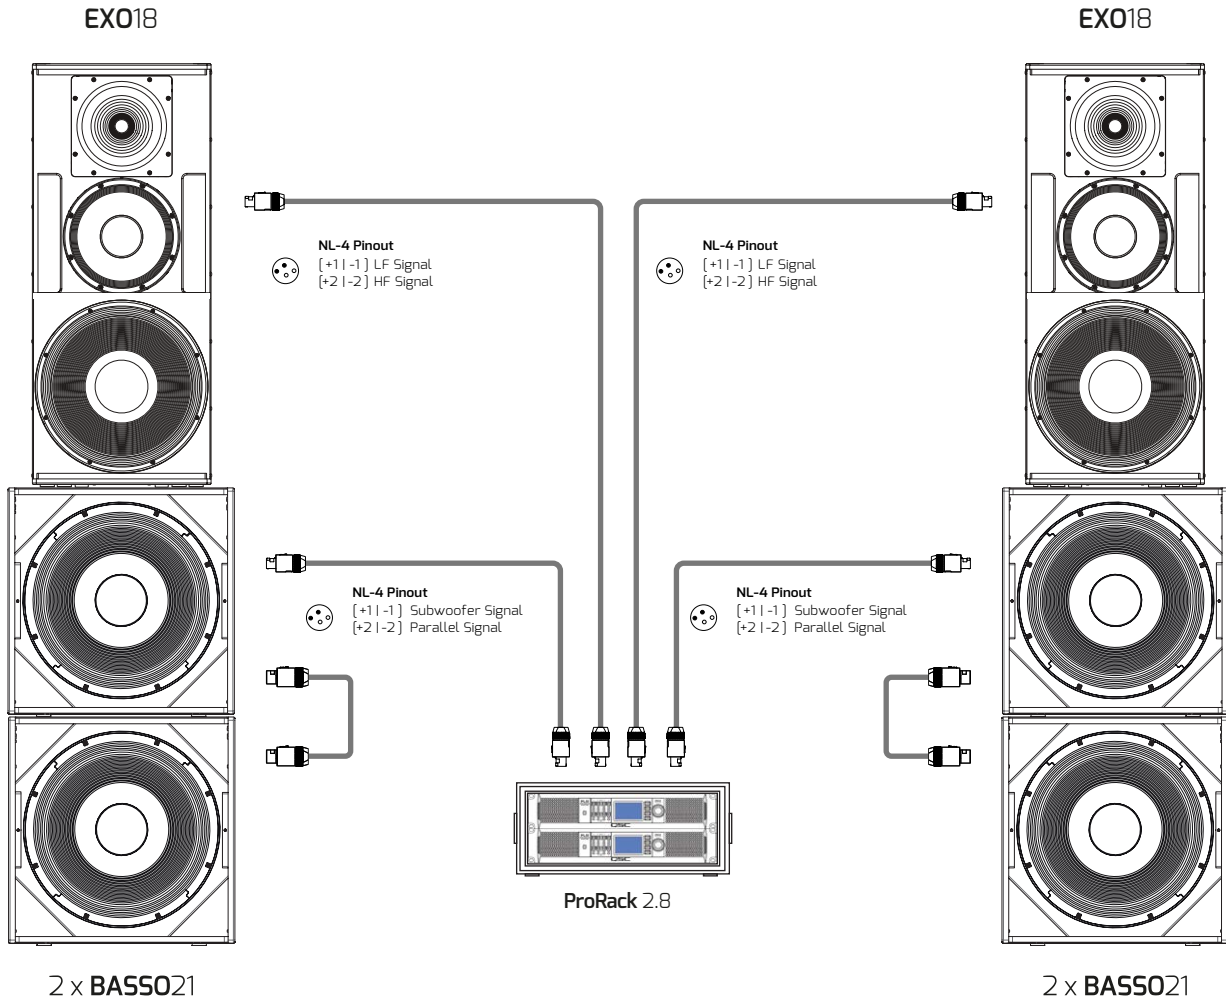

3-Way Loudspeaker + Single-Driver Subwoofer (Stereo)

Recommend Configurations

SYSTEM EXAMPLE

- 21 x EXO18 3-way 12"+18" Bi-Amp loudspeaker
- 4 x BASSO21 Single 21" Bass-Reflex Subwoofer
- 1 x ProRack 2.8 Amp/DSP
- 6 x Neutrik NL-4 links [* not included]