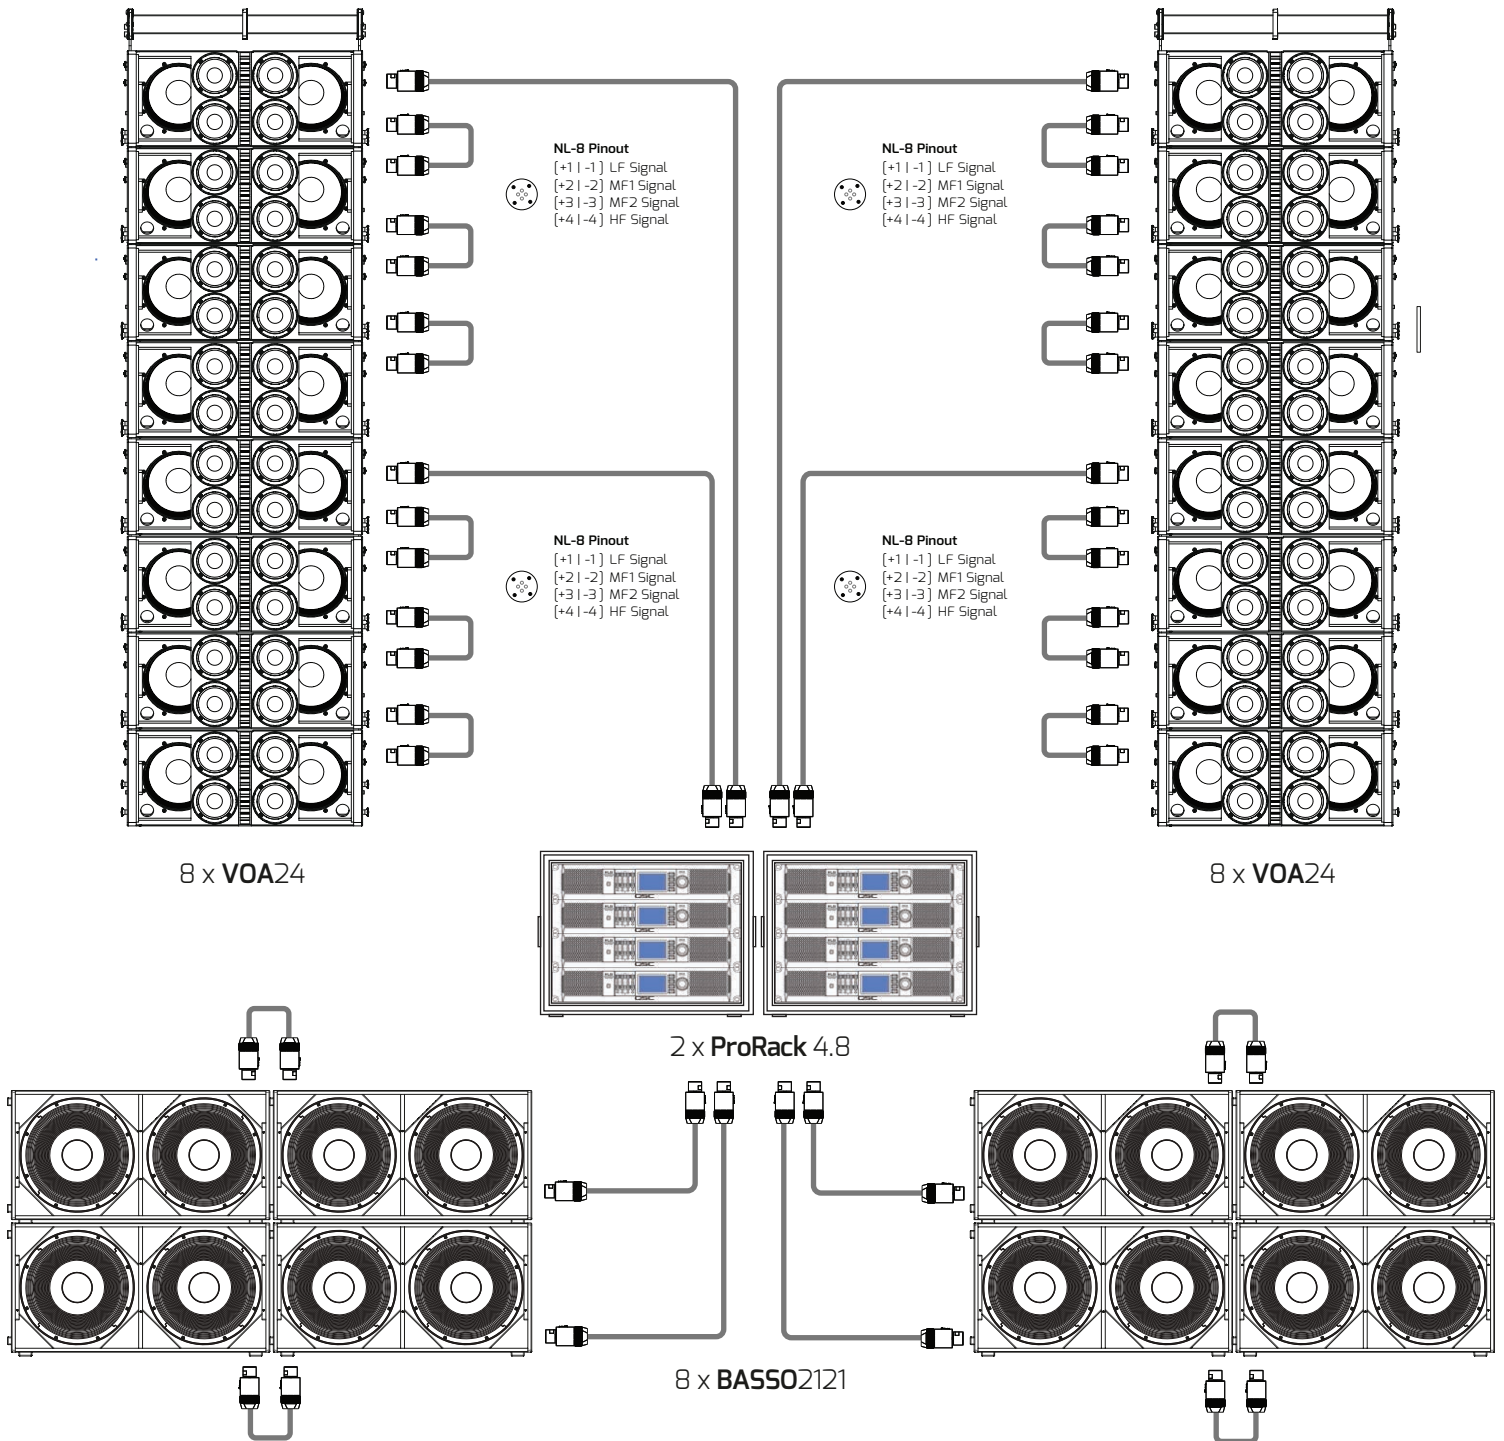

Medium-Size Touring Line-Array System

4 x 4-Way Quad-Amp Line-Array + 2 x Subs (Stereo)

Recommend Configurations

SYSTEM EXAMPLE

- 16 x VOA24 Dual-12" 4-Way Quad-Amp Line-Array elements
- 2 x ProRack 4.8 Amp/DSP
- 16 x Neutrik NL-8 links [* not included]
- 8 x Neutrik NL-4 links [* not included]